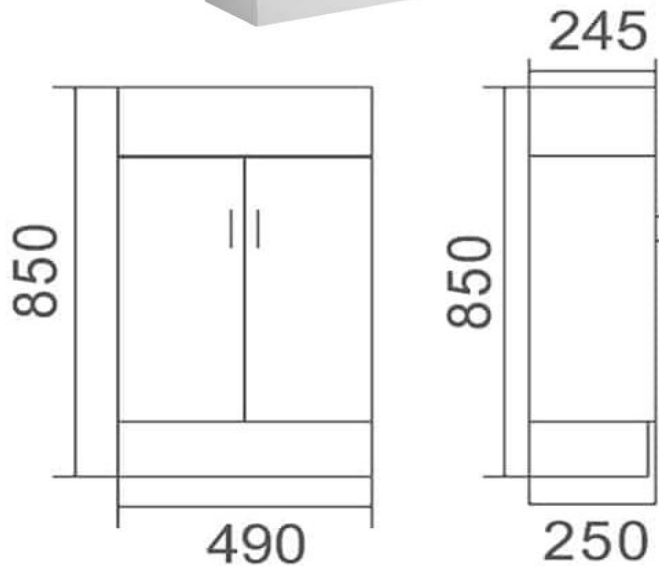

TINY 50W

SPECIFICATIONS

TINY 50W Wall Hung Vanity

Size: W490xD245xH720mm

Material: MDF

White Gloss Finish

Ceramic Top with 1 Taphole

2 Doors with Square Chrome Handles

WARRANTY INFORMATION:

Cabinet Structure - **5 Years**

Ceramic Tops - **15 Years**

Hardware and Labour - **1 year**

ZENMO
Zen-inspired, Modern Living

ADDRESS: 42 Castro Way, Derrimut VIC 3026

PHONE: (03) 8390 6300

OFFICE: ect_sales@outlook.com

SERVICE: ect_service@outlook.com

WEBSITE: www.zenmo.com.au

TINY 50

SPECIFICATIONS

TINY 50 Vanity

Size: W490xD245xH850mm

Material: MDF