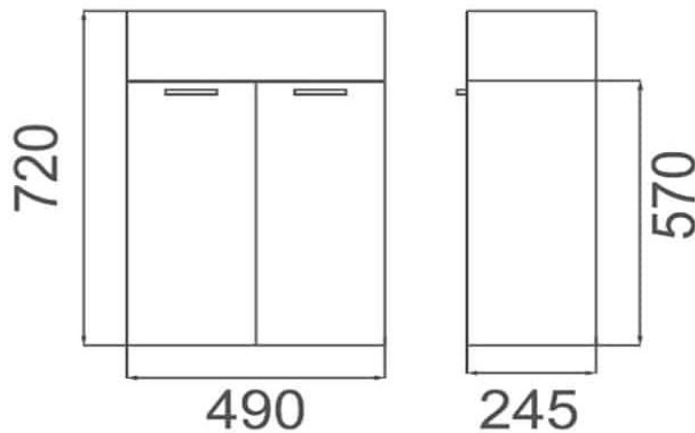

TINY 50W

SPECIFICATIONS

TINY 50W Wall Hung Vanity

Size: W490xD245xH720mm

Material: MDF

White Gloss Finish

Ceramic Top with 1 Taphole

2 Doors with Square Chrome Handles

WARRANTY INFORMATION:

Cabinet Structure - **5 Years**

Ceramic Tops - **15 Years**

Hardware and Labour - **1 year**

ZENMO
Zen-inspired, Modern Living

ADDRESS: 42 Castro Way, Derrimut VIC 3026

PHONE: (03) 8390 6300

OFFICE: ect_sales@outlook.com

SERVICE: ect_service@outlook.com

WEBSITE: www.zenmo.com.au

TINY 50

SPECIFICATIONS

TINY 50 Vanity

Size: W490xD245xH850mm

Material: MDF